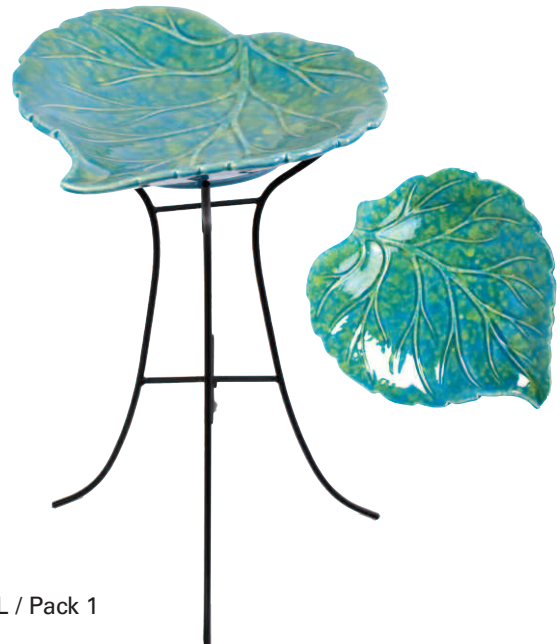

**Ceramic Bird Bath
With Teal Leaf Motif**
HQ77692281
22" H x 16.5" W x 15.16" L / Pack 1