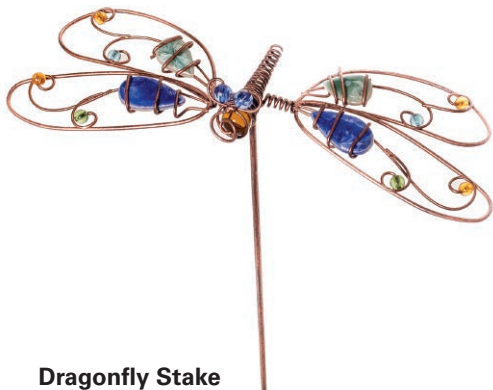

WX16827

5.5" H x 5.25" W x 16" D / Pack 4

**3 Wheel
Cart Planter**

WX17170

9.75" H x 6.25" W x 18" D / Pack 4

BEADED GARDEN STAKES

- These beaded metal garden stakes are made of durable steel, lacquer and powder coated for durability.
- Accented with colorful gems.
- Great for gardens or planters.

Dragonfly Stake
WX16226
20" H x 3.25" W x 10.25" D / Pack 6

**Swallowtail
Butterfly Stake**
WX16227
20" H x 7" W x 9" D / Pack 6

**Monarch
Butterfly Stake**
WX16228
20" H x 6" W x 9.5" D / Pack 6

Honey Bee Stake
WX16230
20" H x 5.5" W x 10" D / Pack 6