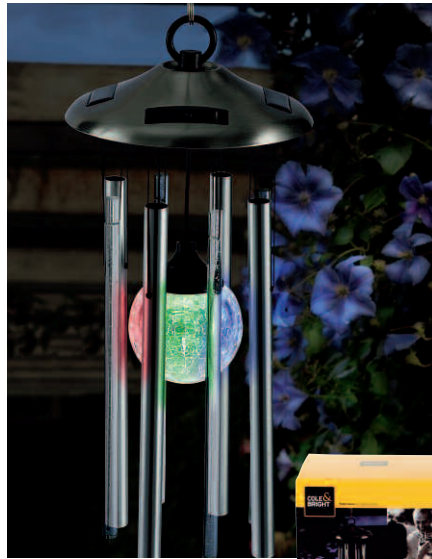

Solar Hanging Jar - Small

6721

4.25" x 4.37" / Pack 9

- Solar jar suitable for hanging or free standing
- Solar power - charges by day, mood light by night.
- Intelligent auto switch on/off at dusk/dawn.
- White LED, clear glass.
- Fully charged AAA rechargeable battery included.

Solar Hanging Bottle

6740

9.75" x 2.87" / Pack 12

- Solar bottle suitable for hanging or free standing.
- White and color changing light function.

Solar Filigree Table Light

6728

4.25" x 6" / Pack 12

- Porcelain solar filigree table light perfect for outside centerpieces.
- White and color changing light function.

Solar Galaxy Windspinner With Light

6726

7.25" x 7.87" / Pack 6

- Mesmerizing spinner light.
- Color changing LED.

Solar Wind Chime with Light

6727

15.75" x 6.87" / Pack 8

- Color changing crackle glass globe.
- 4 metal wind chimes.

Mosaic Solar Hanging Bauble Light

6760

2.18" x 3.18" / Pack 24

- Made of stainless steel, colored glass, and a plastic amorphous silicon panel.
- Perfect for entertaining and outdoor dining.

Solar Bulb Stake Light